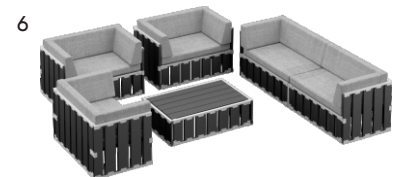

Box.8

seating for 8 people
6 different configurations

Box's detail

- 4 – Seats S80-C
- 1 – Table S80
- 4 – Seat cushions
- 4 – Back cushions
- 8 – Arm cushions
- 2 – Middle connectors
- 1 – Connector (left/right)
- 1 – Frame on wheel

Box.8	Weight, kg	Price excl. taxes*
standard cushion	235	2 799 \$
deluxe cushion	235	3 736 \$

At choice:
1 connector left or right

Standard cushions: standard quality fabric.
Deluxe cushions: superior quality fabric.

Box 10

seating for 10 people
6 different configurations

Box's detail

- 5 – Seats S80-C
- 1 – Table S80
- 5 – Seat cushions
- 5 – Back cushions
- 10 – Arm cushions
- 2 – Middle connectors
- 2 – Connectors (left/right)
- 1 – Frame on wheel