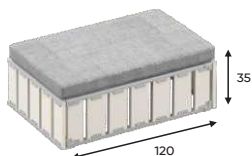

Element 120*80

Hocker S120

The finishes	Weight, kg	Price excl. taxes*
standard cushion	34	397 $
deluxe cushion	34	510 $