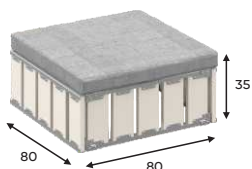

Element 80*80

Hocker S80

The finishes	Weight, kg	Price excl. taxes*
standard cushion	25	355 $
deluxe cushion	25	417 $