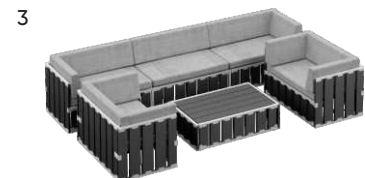

Box.8	Weight, kg	Price excl. taxes*
standard cushion	235	2 799 \$
deluxe cushion	235	3 736 \$

At choice:
1 connector left or right

Standard cushions: standard quality fabric.
Deluxe cushions: superior quality fabric.

Box 10

seating for 10 people
6 different configurations

Box's detail

- 5 – Seats S80-C
- 1 – Table S80
- 5 – Seat cushions
- 5 – Back cushions
- 10 – Arm cushions
- 2 – Middle connectors
- 2 – Connectors (left/right)
- 1 – Frame on wheel