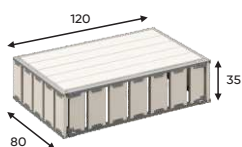

Seat Xl120-C

The finishes	Weight, kg	Price excl. taxes*
standard cushion	205	2 594 \$
deluxe cushion	205	3 586 \$

Table S120

The finishes	Weight, kg	Price excl. taxes*
wood	30	273 \$

Table M120

The finishes	Weight, kg	Price excl. taxes*
wood	40	339 \$