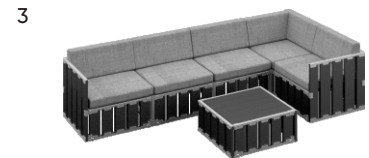

Box.4

seating for 4 people
5 different configurations

Box's detail

- 4 – Seats S80-C
- 1 – Table S80
- 4 – Seat cushions
- 4 – Back cushions
- 1 – Arm cushion
- 2 – Middle connectors
- 1 – Connector (left/right)

Box.4	Weight, kg	Price excl. taxes*
standard cushion	175	2 254 \$
deluxe cushion	175	2 696 \$

At choice:
1 connector left or right

Standard cushions: standard quality fabric.
Deluxe cushions: superior quality fabric.

Box.5

seating for 5 people
6 different configurations

Box's detail

- 5 – Seats S80-C
- 1 – Table S80
- 5 – Seat cushions
- 5 – Back cushions
- 2 – Arm cushions
- 2 – Middle connectors
- 2 – Connector (left/right)

Box.5	Weight, kg	Price excl. taxes*
standard cushion	215	2 809 \$
deluxe cushion	215	3 390 \$

Standard cushions: standard quality fabric.
Deluxe cushions: superior quality fabric.

Box.6

seating for 6 people
3 different configurations