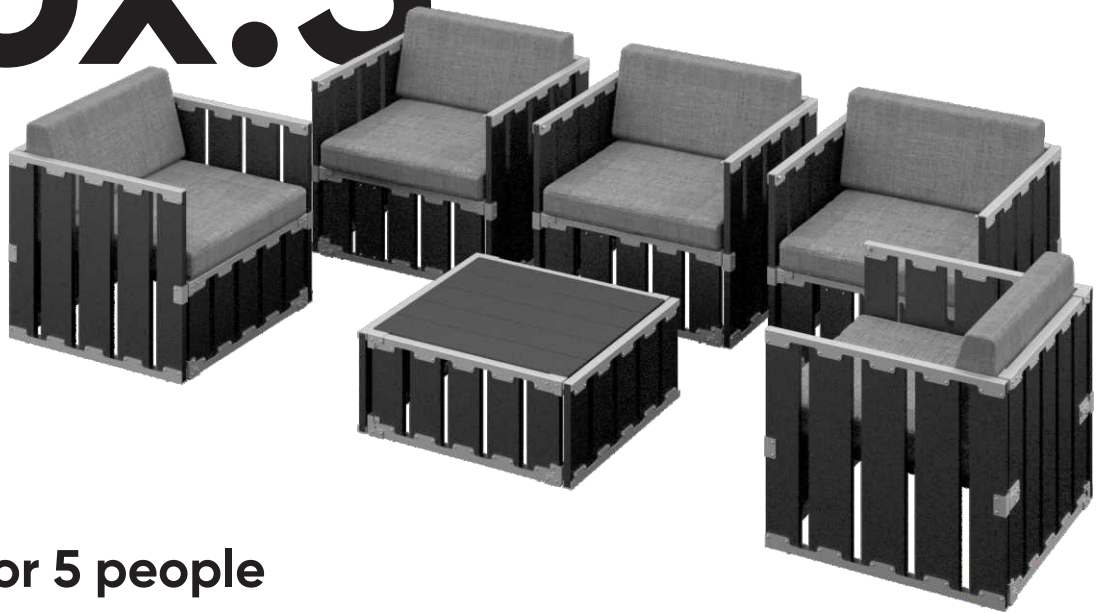

📷 @bxlcom

📺 @bxl.design

Box.3

seating for 3 people
2 different configurations

Assembly in less than 5 minutes!

Box's detail

- 3 – Seats S80-C
- 1 – Table S80
- 3 – Seat cushions
- 3 – Back cushions
- 1 – Middle connector

Box.4

seating for 4 people
5 different configurations

Box's detail

- 4 – Seats S80-C
- 1 – Table S80
- 4 – Seat cushions
- 4 – Back cushions
- 1 – Arm cushion
- 2 – Middle connectors
- 1 – Connector (left/right)

Box.5

seating for 5 people
6 different configurations

Box's detail

- 5 – Seats S80-C
- 1 – Table S80
- 5 – Seat cushions
- 5 – Back cushions
- 2 – Arm cushions
- 2 – Middle connectors
- 2 – Connector (left/right)