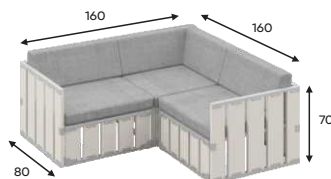

Seat L80-C

The finishes	Weight, kg	Price excl. taxes*
standard cushion	97	1473 $
deluxe cushion	97	1884 $