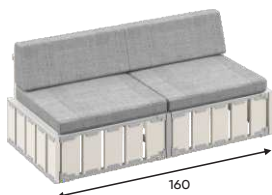

Seat M80-B

The finishes	Weight, kg	Price excl. taxes*
standard cushion	56	819 $
deluxe cushion	56	1 009 $