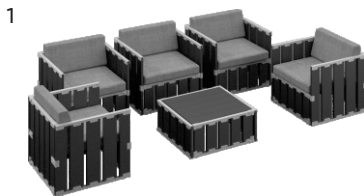

Box.4

seating for 4 people
5 different configurations

Box's detail

- 4 – Seats S80-C
- 1 – Table S80
- 4 – Seat cushions
- 4 – Back cushions
- 1 – Arm cushion
- 2 – Middle connectors
- 1 – Connector (left/right)

Box.4	Weight, kg	Price excl. taxes*
standard cushion	175	2 254 \$
deluxe cushion	175	2 696 \$

At choice:
1 connector left or right

Standard cushions: standard quality fabric.
Deluxe cushions: superior quality fabric.

Box.5

seating for 5 people
6 different configurations

Box's detail

- 5 – Seats S80-C
- 1 – Table S80
- 5 – Seat cushions
- 5 – Back cushions
- 2 – Arm cushions
- 2 – Middle connectors
- 2 – Connector (left/right)

Box.5	Weight, kg	Price excl. taxes*
standard cushion	215	2 809 \$
deluxe cushion	215	3 390 \$

Standard cushions: standard quality fabric.
Deluxe cushions: superior quality fabric.

Box.6

seating for 6 people
3 different configurations