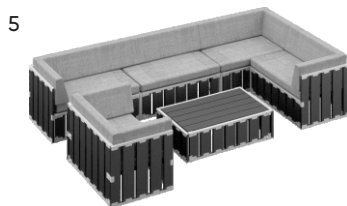

Box.8

seating for 8 people
6 different configurations

Box's detail

- 4 – Seats S80-C
- 1 – Table S80
- 4 – Seat cushions
- 4 – Back cushions
- 8 – Arm cushions
- 2 – Middle connectors
- 1 – Connector (left/right)
- 1 – Frame on wheel

Box.8	Weight, kg	Price excl. taxes*
standard cushion	235	2 799 \$
deluxe cushion	235	3 736 \$

At choice:
1 connector left or right

Standard cushions: standard quality fabric.
Deluxe cushions: superior quality fabric.

Box 10

seating for 10 people
6 different configurations

Box's detail

- 5 – Seats S80-C
- 1 – Table S80
- 5 – Seat cushions
- 5 – Back cushions
- 10 – Arm cushions
- 2 – Middle connectors
- 2 – Connectors (left/right)
- 1 – Frame on wheel