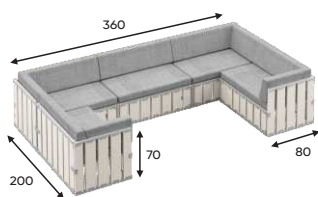

Seat Xl120-C

The finishes	Weight, kg	Price excl. taxes*
standard cushion	205	2 594 $
deluxe cushion	205	3 586 $