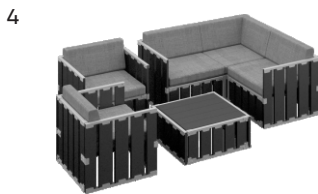

Box.4

seating for 4 people
5 different configurations

Box's detail

- 4 – Seats S80-C
- 1 – Table S80
- 4 – Seat cushions
- 4 – Back cushions
- 1 – Arm cushion
- 2 – Middle connectors
- 1 – Connector (left/right)

Box.4	Weight, kg	Price excl. taxes*
standard cushion	175	2 254 \$
deluxe cushion	175	2 696 \$

At choice:
1 connector left or right

Standard cushions: standard quality fabric.
Deluxe cushions: superior quality fabric.

Box.5

seating for 5 people
6 different configurations

Box's detail

- 5 – Seats S80-C
- 1 – Table S80
- 5 – Seat cushions
- 5 – Back cushions
- 2 – Arm cushions
- 2 – Middle connectors
- 2 – Connector (left/right)

Box.5	Weight, kg	Price excl. taxes*
standard cushion	215	2 809 \$
deluxe cushion	215	3 390 \$

Standard cushions: standard quality fabric.
Deluxe cushions: superior quality fabric.

Box.6

seating for 6 people
3 different configurations