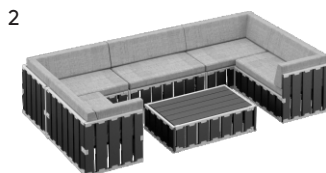

Box.8

seating for 8 people
6 different configurations

Box's detail

- 4 – Seats S80-C
- 1 – Table S80
- 4 – Seat cushions
- 4 – Back cushions
- 8 – Arm cushions
- 2 – Middle connectors
- 1 – Connector (left/right)
- 1 – Frame on wheel

Box.8	Weight, kg	Price excl. taxes*
standard cushion	235	2 799 \$
deluxe cushion	235	3 736 \$

At choice:
1 connector left or right

Standard cushions: standard quality fabric.
Deluxe cushions: superior quality fabric.

Box 10

seating for 10 people
6 different configurations

Box's detail

- 5 – Seats S80-C
- 1 – Table S80
- 5 – Seat cushions
- 5 – Back cushions
- 10 – Arm cushions
- 2 – Middle connectors
- 2 – Connectors (left/right)
- 1 – Frame on wheel