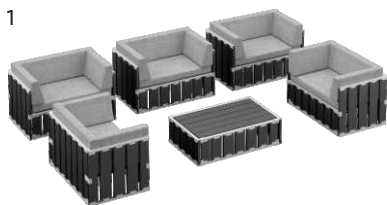

Box.8

seating for 8 people
6 different configurations

Box's detail

- 4 – Seats S80-C
- 1 – Table S80
- 4 – Seat cushions
- 4 – Back cushions
- 8 – Arm cushions
- 2 – Middle connectors
- 1 – Connector (left/right)
- 1 – Frame on wheel

Box.8	Weight, kg	Price excl. taxes*
standard cushion	235	2 799 \$
deluxe cushion	235	3 736 \$

At choice:
1 connector left or right

Standard cushions: standard quality fabric.
Deluxe cushions: superior quality fabric.

Box 10

seating for 10 people
6 different configurations

Box's detail

- 5 – Seats S80-C
- 1 – Table S80
- 5 – Seat cushions
- 5 – Back cushions
- 10 – Arm cushions
- 2 – Middle connectors
- 2 – Connectors (left/right)
- 1 – Frame on wheel